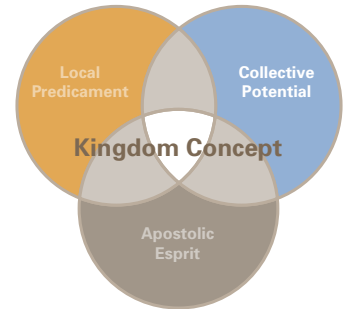

Collective Potential Questions For the Kingdom Concept

Your collective potential answers the question, *“What are the unique resources a capabilities that God brings together in us?”* The collective potential is usually harder to discern than the local predicament. Here are some questions for you to consider that will help you discover your collective potential. (These will also help you discern the perception of outsiders):